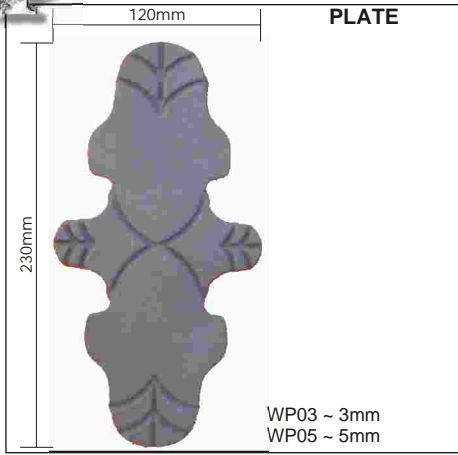

MOUNTING PLATES

Reproduction Prohibited