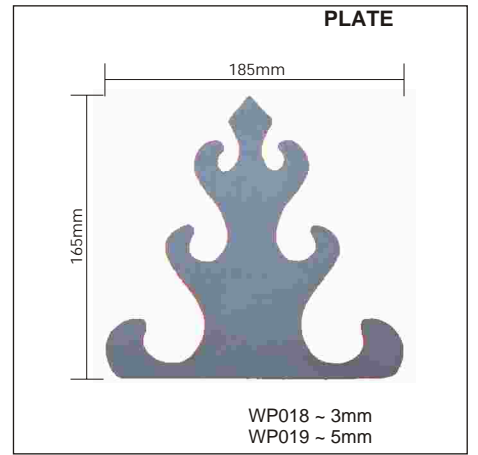

MOUNTING PLATES

Reproduction Prohibited